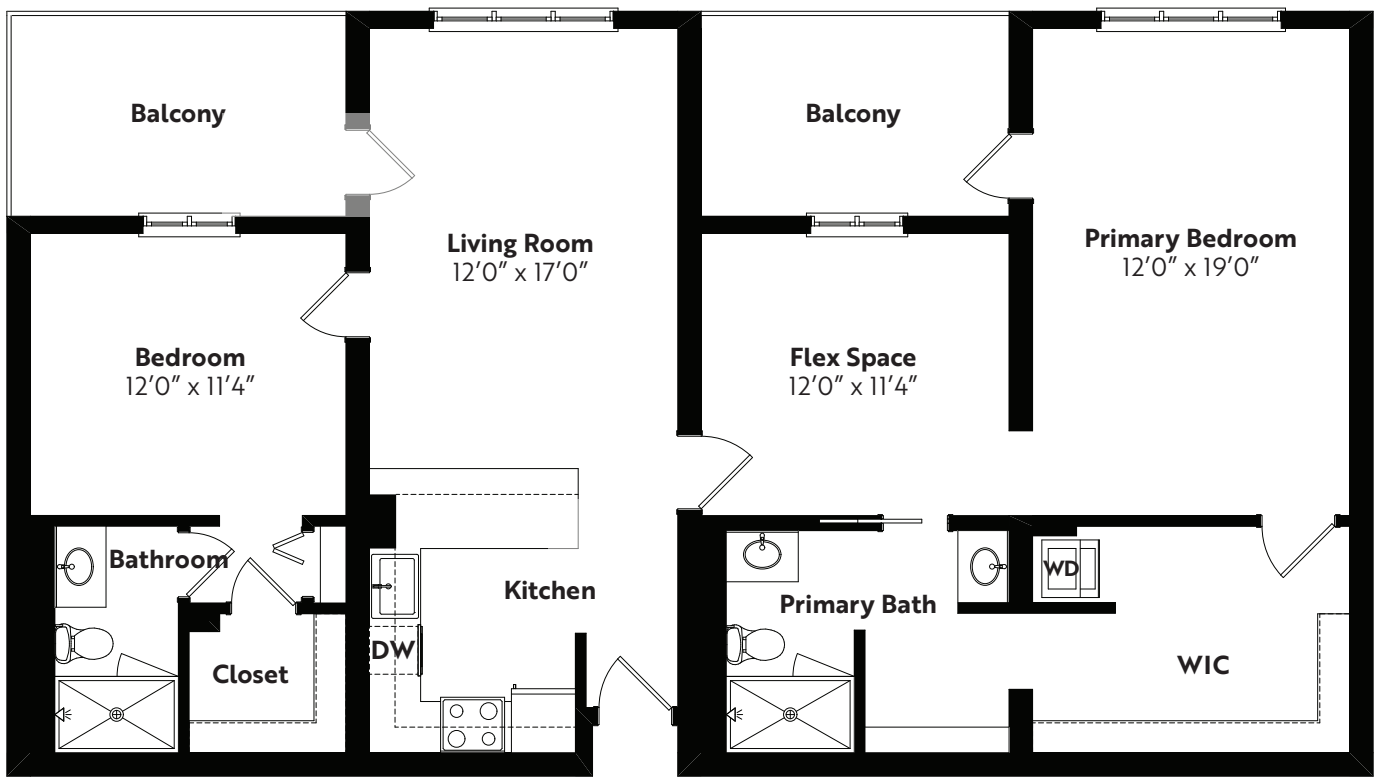

# Dogwood

2 BEDROOM, 2 BATH APARTMENT • 1,300 SQ. FT.

View all plans by visiting  
[BrookridgeCommunity.org/floor-plans](https://BrookridgeCommunity.org/floor-plans)

*All dimensions are approximate.*